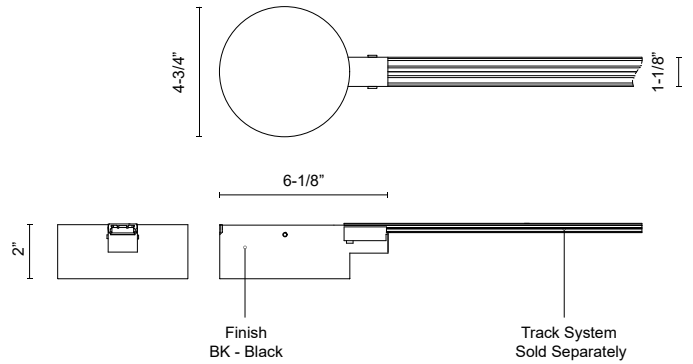

TRILO TRACK
TR989603
 TRILO TRACK SYSTEM

PROJECT

TR989603-BK
 Black

SPECIFICATION DETAILS

Fixture Dimensions	L6-1/8" x W4-3/4" x H2"
Max Track Length	40m
Wattage	60W
Voltage	120V
Dimming	100% - 10%, TRIAC or ELV Dimmer (Not Included)
Location	Dry

* For custom options, consult factory for details.
 * For warranty information, please visit www.kuzcolighting.com/warranty

DESCRIPTION

The Power Box Driver Cover can be placed at the end of the Trilo track system. This canopy covers a standard junction box and will house the driver for your system.